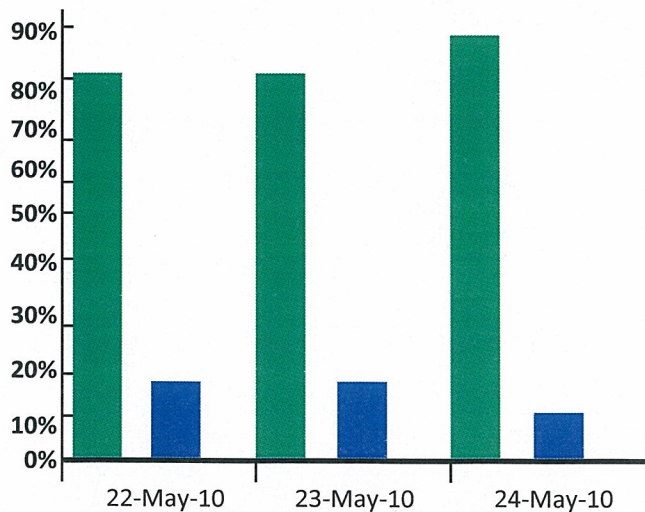

SURVEY METHODOLOGY

This report is a third party verification of the daily distribution of publications associated with the National Restaurant Association Show 2010. The hotels contacted for this report were on a list, provided by Oser Communications, of participating hotels with agreements to redistribute Restaurant Daily News magazines. Hotels were required to complete detailed distribution and confirmation of receipt reports which were faxed through upon completion of the task.

We have examined fax forms detailing receipt and redistribution of magazines related to the National Restaurant Association Show 2010. In addition, follow-up phone interviews were conducted on May 26, May 27 and May 28, 2010. An examination of all printing invoices, courier and delivery receipts associated with Restaurant Daily News has been conducted.

CIRCULATION OF RESTAURANT DAILY NEWS (RDN) COMPARED TO FOOD SERVICE DAILY NEWS (FSDN) & RESTAURANT SHOW DAILY (RSD) CIRCULATION

Comparisons are made only for hotels that provided data for two or more publications.

Date	RDN circulation equal to or greater than FSDN or RSD circulation	%	RDN circulation less than FSDN or RSD circulation	%
22-May-10	29	80.6	7	19.4
23-May-10	29	80.6	7	19.4
24-May-10	32	88.9	4	11.1

■ Restaurant Daily News circulation equal to or greater than FSDN or RSD circulation
■ Restaurant Daily News circulation less than FSDN or RSD circulation