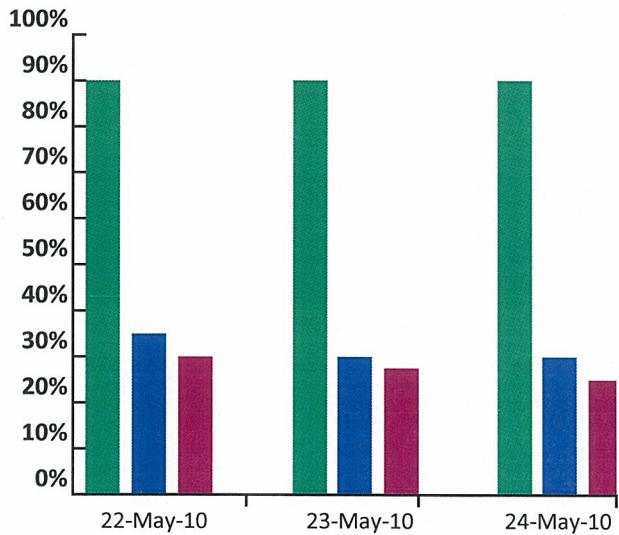

NATIONAL RESTAURANT ASSOCIATION SHOW 2010

VERIFICATION OF DISTRIBUTION

RECEIPT OF MAGAZINE

Date	Magazine	Established Receipt	%
22-May-10	Restaurant Daily News	36	90%
	Food Service Daily News	14	35%
	The Restaurant Show Daily	12	30%
23-May-10	Restaurant Daily News	36	90%
	Food Service Daily News	12	30%
	The Restaurant Show Daily	11	27.5%
24-May-10	Restaurant Daily News	36	90%
	Food Service Daily News	12	30%
	The Restaurant Show Daily	10	25%

Established Receipt

- Restaurant Daily News
- Food Service Daily News
- The Restaurant Show Daily

This report is an independent third party verification of distribution conducted by iPacesetters audit team. The research and survey procedures are conducted in accordance to accepted independent auditing standards. iPacesetters certifies the accuracy of all data in this report.